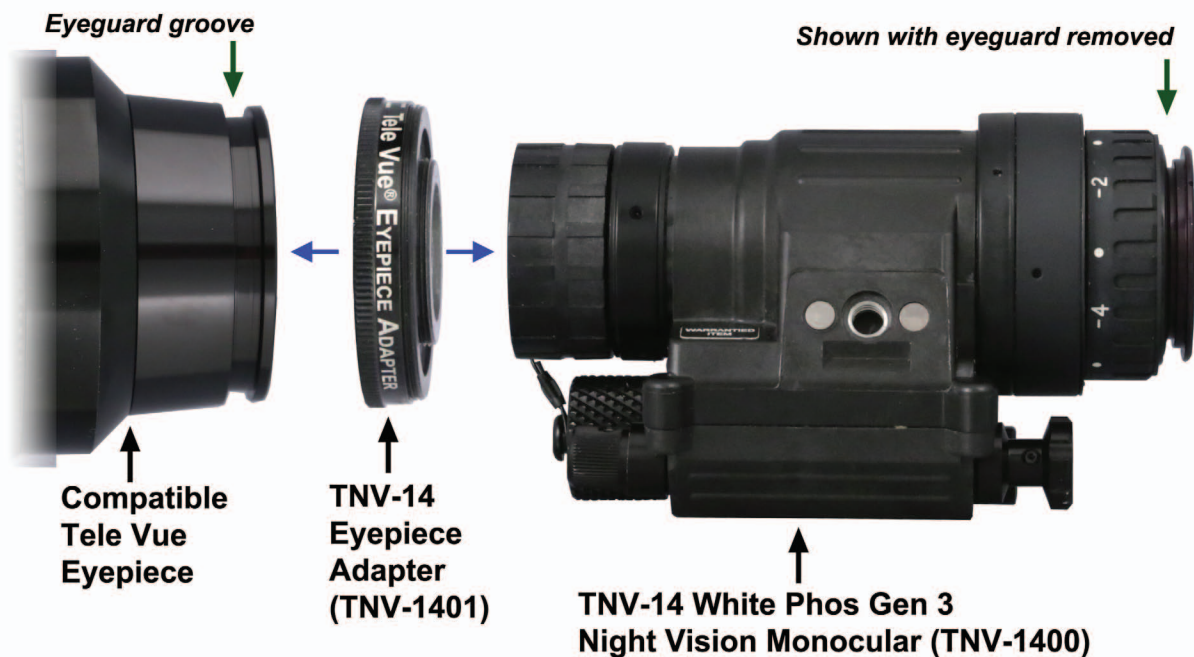

(TNV-1401)

TNV-14 Eyepiece Adapter

The TNV-14 Eyepiece Adapter consists of (see Fig. 1): an inner ring with external thread that attaches to objective lens of the TNV/ PVS-14 night vision monocular and a rotating outer ring (with engraved letters) that fits over the eyeguard groove of compatible Tele Vue eyepieces or TNV-1448 Filter Holder. When the outer ring is rotated to the lock position a split compression ring is squeezed outward (see Fig. 2). This compression ring expands into the groove and locks the eyepieces to the adapter. Figure 3 shows a typical application of the Eyepiece Adapter.

Fig 1. TNV-14 Eyepiece Adapter shown with threaded inner ring arrowed.

Installation

- Spin the external thread side of the Eyepiece Adapter onto the PVS-14 objective housing thread (see Fig. 3).
- After attachment, if the compression ring is visible on the Eyepiece Adapter, turn the outer ring counterclockwise away from the PVS-14 objective until the compression ring disappears.
- For mounting the Eyepiece Adapter on eyepieces, remove the rubber eyeguard to reveal the eyeguard groove.
- Slide the Eyepiece Adapter over the eyeguard. Twist the rotating ring of the Eyepiece Adapter clockwise so it moves back toward the PVS-14 unit. As the ring moves, the split compression ring tightens into the groove.

Fig 2. TNV-14 Eyepiece Adapter shown with gap in split ring (arrowed) at bottom.

The eyepiece should be firmly attached to the Eyepiece Adapter and PVS-14 so they don't rotate.

Tele Vue / TNVC Night Vision System