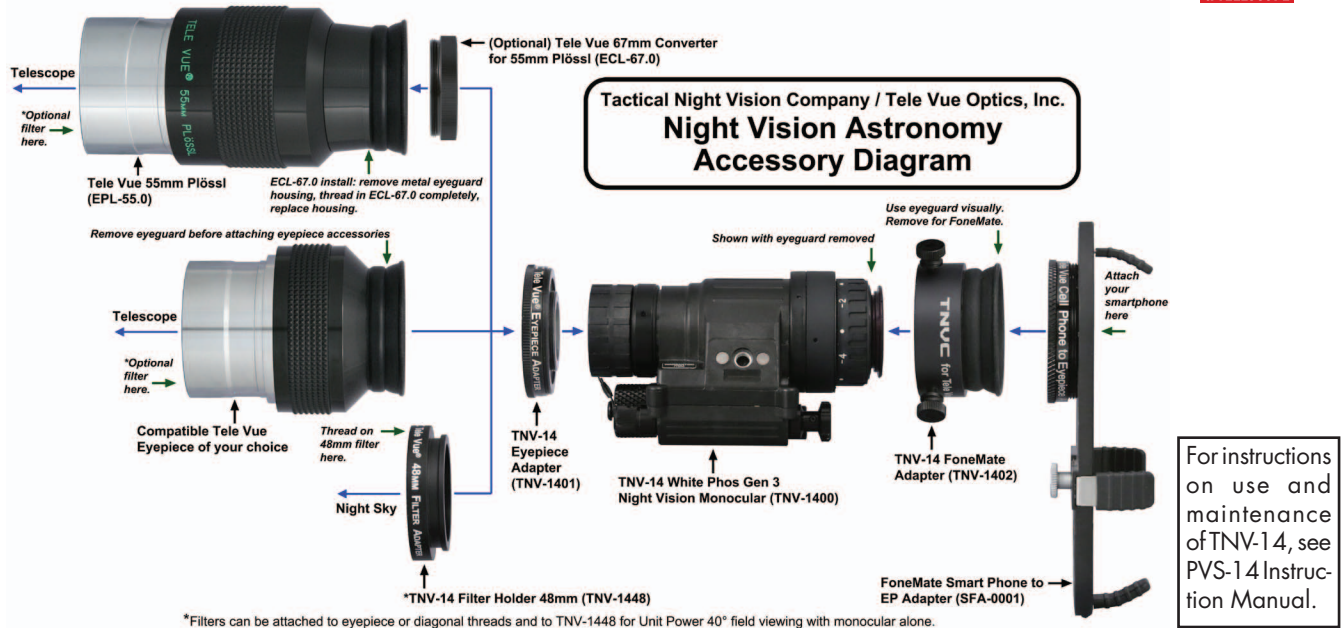

Tele Vue / TNVC Night Vision System

The Tele Vue / TNVC Partnership

In 2017, Tele Vue Optics Inc., of Chester, NY and Tactical Night Vision Company (TNVC) of Loma Linda, CA, partnered to create a simple monocular and accessories package for the astronomical community. The resulting combination of military-grade TNV/PVS-14 Gen3 night vision monocular and Tele Vue custom eyepiece adapters resulted in positive reviews and a prestigious "Hot Products 2018" award from the editors of *Sky & Telescope* magazine.

Widefield Visual

Stand-alone monocular will deliver 1x and a 40° true field. Add the [TNV-14 Eyepiece Adapter (TNV-1401)](#) plus [TNV-14 Filter Holder 48mm (TNV-1448)](#) to the objective lens of the TNV/PVS-14, thread on a 6nm hydrogen-alpha filter and enjoy a hand-held, sweeping views of the night sky. Imagine seeing Barnard's Loop and surrounding Orion constellation in its entirety!

Widefield Imaging

To the above, add a [TNV-14 FoneMate Adapter (TNV-1402)](#) to the monocular's eyepiece and attach a [FoneMate smart phone mount (SFA-0001)](#). Now use your smartphone to capture images and video of the sky.

Telescope Use

Ready for a 3-times effective aperture boost of your telescope, elevating your portable scope to light bucket performance? The [TNV-14 Eyepiece Adapter (TNV-1401)](#) turns select Tele Vue eyepieces into night vision eyepieces! Simply thread the adapter onto the TNV/PVS-14's objective, attach any compatible Tele Vue eyepiece (other side) to the other end of the adapter and now you have afocal night vision from low to high power. Naturally, the larger the exit pupil, the more photons there are for the tube to multiply. So you don't want to use an eyepiece that produces too small of an exit pupil with your scope. Of course you can also image through the system with the [TNV-14 FoneMate Adapter (TNV-1402)](#) / [FoneMate Smart Phone to EP Adapter (SFA-0001)](#) combo mentioned above and your phone.

Export of Night Vision Equipment or related accessories (such as manuals) is strictly regulated by the US Department of State in accordance with the guidelines of the International Traffic in Arms Regulations (ITAR). It is a major crime to ship or carry US manufactured Gen3 night vision devices outside the borders of the United States, punishable by fines and prison sentences. Ignorance of these regulations will not hold up in court. By purchasing night vision equipment from Tele Vue Optics, you attest that you will not attempt to export or carry this night vision equipment outside the borders of the United States. Also, it is illegal to allow a non-US Citizen to look through US Gen3 Night Vision Devices, even on US soil. Again, this is a crime punishable by fines and prison sentences. If/when such items are resold, the original purchasing party must advise customers/end users of their duty to comply with U.S. export control regulations or face the possibility of severe criminal and civil fines including imprisonment if convicted. The adapter accessories on this page that can be ordered separately from the night vision monocular are not covered by ITAR restrictions.

32 Elkay Dr., Chester, New York 10918 (845) 469-4551. televue.com